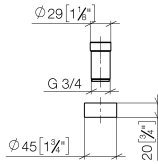

Extension set -

12 780 970 90

- for clamping depths > 45 mm to max. 85 mm

For combination with Profi spray set 27799970,
27789970, 27785970, 27784970 only.

Extension set -

12 780 970 90

mm [inches]

Spare parts list

No.	Item Number	Name	Quantity used	Delivery time
1	09 14 15 055 90	ring	1	2